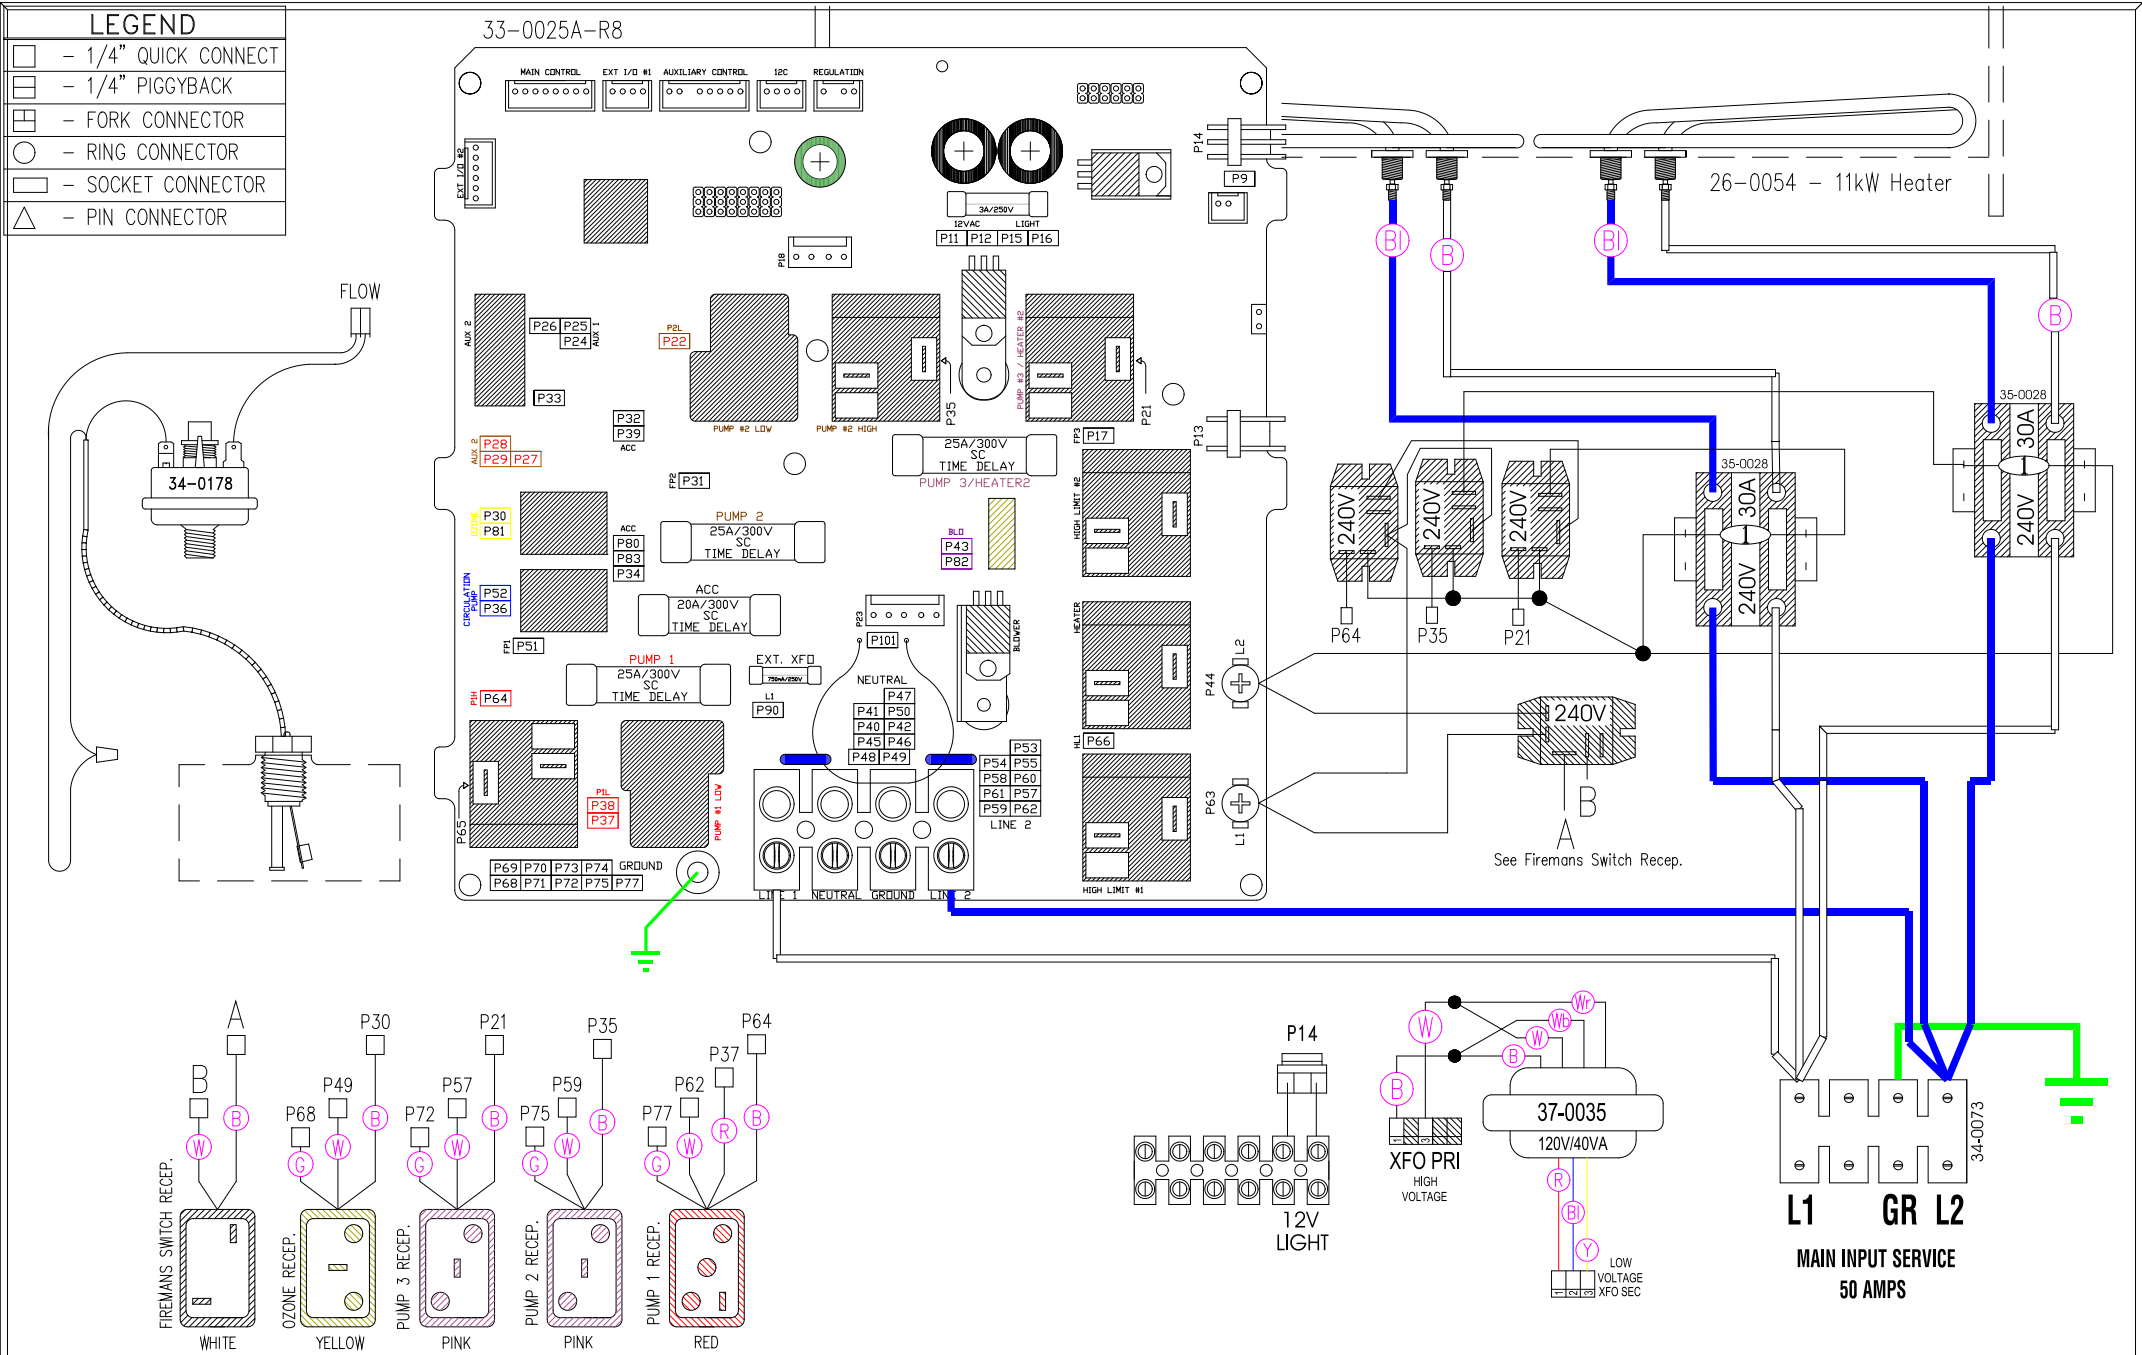

LEGEND	
	- 1/4" QUICK CONNECT
	- 1/4" PIGGYBACK
	- FORK CONNECTOR
	- RING CONNECTOR
	- SOCKET CONNECTOR
	- PIN CONNECTOR

HYDRO-QUIP
CORONA, CA (909) 273-7575

Manufacture Notes:

Dwg. No.
G822A0-KLPQY-J

Drawn
MBS
Date
10.03.07

Rev
1

Wire Color Code

B - Black	G - Green
Br - Brown	Bl - Blue
R - Red	V - Violet
O - Orange	W - White
Y - Yellow	Gr - Gray

Diagram No.
5159

PUMP 2 RECEP.

PINK

PUMP 1 RECEP.

RED